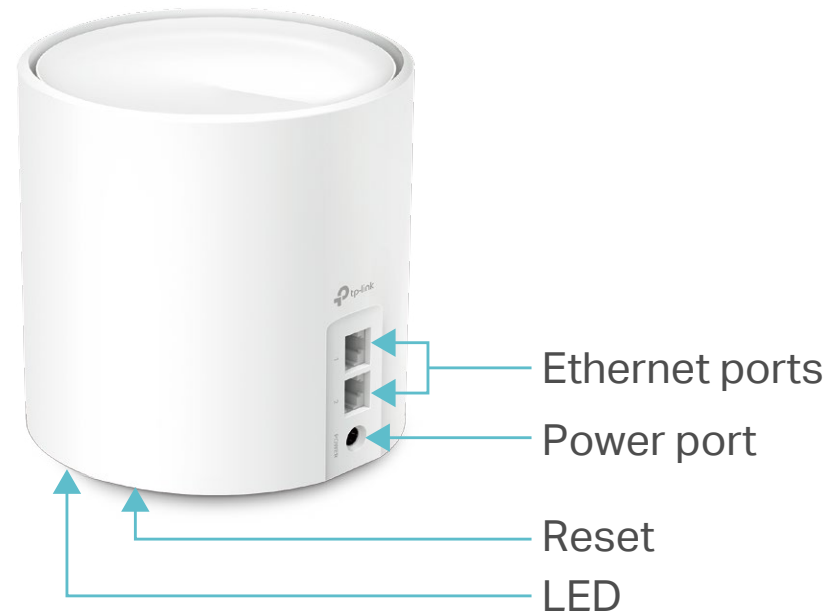

Two Modes in One

Choose the Wireless Router mode or Access Point mode for your network needs

- Wireless Router Mode – Creates an instant private wireless network
- Access Point Mode – Creates Wi-Fi access for any existing wired network

Work with All Deco Models

Form a Mesh network with your desired Deco models

- Compatible with All Deco Models – All Deco models can work together. Just expand Mesh Wi-Fi coverage anytime by adding more Decos
- Deco Mesh Technology – Eliminates dead zones and provides uninterrupted WiFi throughout your home

Specifications

Hardware

- Ethernet Port: 2 gigabit ports per Deco unit (WAN/LAN auto-sensing)
- Button: 1 RESET button on the underside
- Antenna: 4 internal omni-directional antennas
- Power Consumption (with power adapter): 24.5W max
- Dimensions (W × D × H): 4.33 × 4.33 × 4.49 in (110 × 110 × 114 mm)
- Power Adapter Input: 100-240V~50-60Hz 0.8A
- Power Adapter Output: 12V \equiv 2A